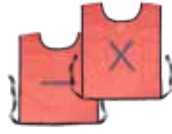

REFLECTIVE WEAR
AIRTEX ORANGE REFLECTIVE BIB